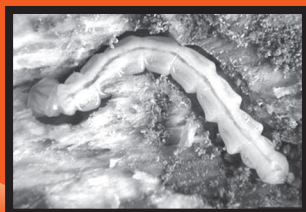

FIREWOOD ALERT

KEEP EXOTIC INSECT PESTS AWAY FROM IOWA TREES
DON'T MOVE FIREWOOD!

Exotic insect pests like the Emerald Ash Borer are major threats to Iowa's trees

Emerald Ash Borer, a non-native beetle discovered in Michigan, kills ash trees. It can easily be transported to uninfested areas through movement of infested ash firewood.

To help protect Iowa from the Emerald Ash Borer and other exotic insects:

- USE LOCAL SOURCES OF FIREWOOD - DO NOT BRING FIREWOOD FROM HOME.
- IF YOU HAVE ALREADY BROUGHT FIREWOOD FROM HOME,
  DO NOT TAKE IT BACK HOME OR LEAVE IT HERE

BURN IT!

EMERALD ASH BORER

LARVA

For more information on the Emerald Ash Borer:

- Contact the IDNR Forestry Bureau's Forest Health Forester at 515/233-1161 or the Iowa Department of Ag & Land Stewardship's State Entomologist at 515/725-1470
- Visit Iowa DNR's website at: <http://www.iowadnr.com/forestry/pdf/invasive/borer.pdf>

Cutty's Okoboji Resort Club, 1528 Hwy. 86, Spirit Lake, IA 51360 (712) 336-2226